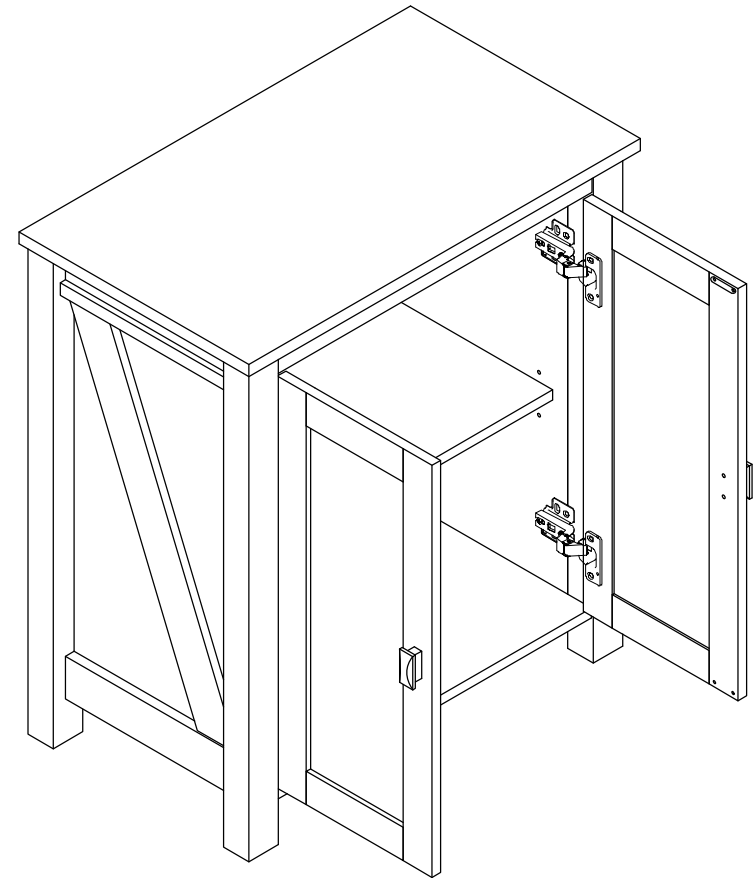

4142xxxCOM-AQUARIUM STAND 10/20 GALLON.

Finish: Heritage Pine - Sandy Pine

Wood breakdown: 95%
Total storage: 7.2 cubic feet

Overall Product Size:
26.7"W x 15.67"D x 30"H
67.8cm W x 39.8cm D x 76.1cm H

Maximum Weight Capacities
Unit Weight: 53.5 lbs. (24.34 Kgs)