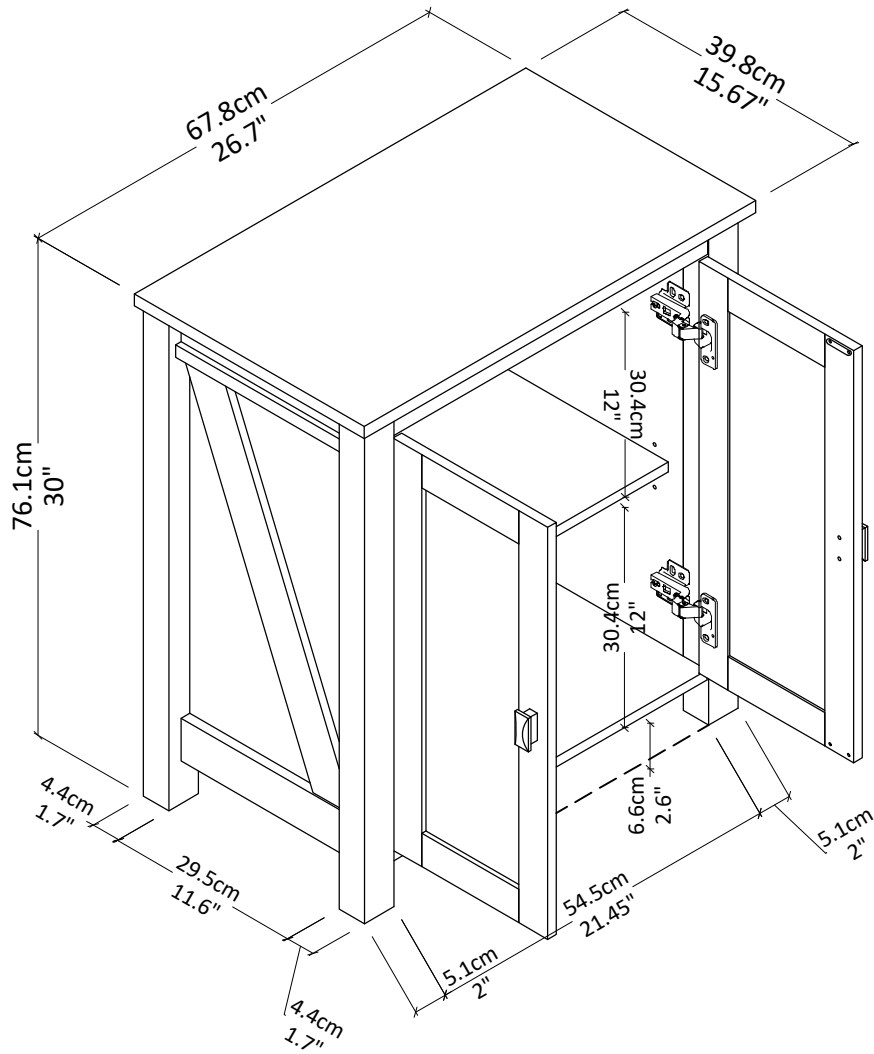

4142xxxCOM-AQUARIUM STAND 10/20 GALLON.

Finish: Heritage Pine - Sandy Pine

Wood breakdown: 95%
Total storage: 7.2 cubic feet

Overall Product Size:
26.7"W x 15.67"D x 30"H
67.8cm W x 39.8cm D x 76.1cm H

Maximum Weight Capacities
Unit Weight: 53.5 lbs. (24.34 Kgs)